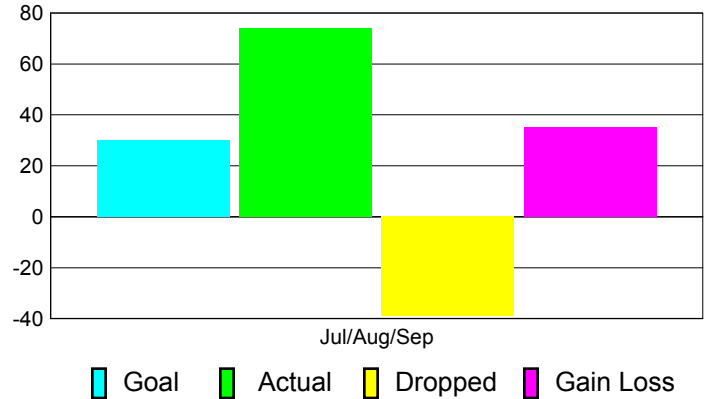

### YTD Status Quo Clubs 2012-2013

Status Quo Clubs Compared to Status Quo Members

## MEMBERSHIP

**Membership Results**  
2012-2013

**Membership**  
2011-2012

Month	Net Memb Goal	Actual New Memb	Actual Dropped Memb	Gain/Loss of Memb	Gain/Loss of Memb
Jul/Aug/Sep	30	74	-39	35	4
<b>Totals</b>	<b>30</b>	<b>74</b>	<b>-39</b>	<b>35</b>	<b>4</b>

### Membership Results 2012-2013

Goal, New, Dropped, Gain/Loss

### Comparison of Membership Gain/Loss

Current Year Compared to the Previous Year