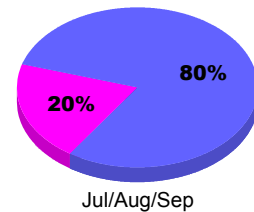

Jul/Aug/Sep

Male Female